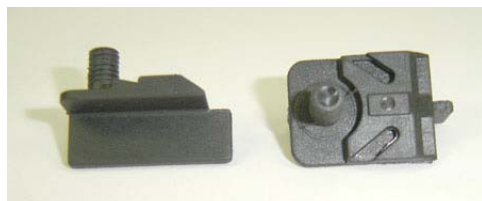

JK Products

NEW PRODUCTS FOR NOVEMBER 2009

JK3502	GUIDE SHOE 6 PIECES PER BAG - \$1.75 EACH	\$10.50
JK3502B	GUIDE SHOE 25 PIECES PER BAG - \$1.50 EACH	\$37.50
JK3503	GUIDE SHOE LOW PROFILE 6 PIECES PER BAG - \$1.75 EACH	\$10.50
JK3503B	GUIDE SHOE LOW PROFILE 25 PIECES PER BAG - \$1.50 EACH	\$37.50
JK3504	ADVANCED LOW PROFILE GUIDE SHOE 6 PIECES PER BAG - \$2.50 EACH	\$15.00
JK3504B	ADVANCED LOW PROFILE GUIDE SHOE 25 PIECES PER BAG - \$2.25 EACH	\$56.25
JK3019	2MM ALLEN SCREW FOR FALCON MOTOR 25 PIECES	\$9.50
JK80422	1.5MM ALLEN WRENCH FOR FALCON MOTOR SCREWS	\$6.95
JK80423	5/64" ALLEN WRENCH FOR MOTOR SCREWS	\$6.95
JK6236A	4" MODIFIED BODY FITS JK INDY CHASSIS .007" THICK	\$5.00
JK6236B	4" MODIFIED BODY FITS JK INDY CHASSIS .010" THICK	\$4.75
JK6236P	4" MODIFIED BODY FITS JK INDY CHASSIS PAINTED	\$12.95
JK61192P	OPEN WHEEL BODY PAINTED 4" RTR CHEETAH 7 INDY CHASSIS WITH MODIFIED BODY FALCON 7	\$11.95
JK20827	MOTOR 3/32 AXLE AND 64 PITCH GEARS	\$59.95

JK20827

JK61192P

JK80423

JK80422

JK3502

JK3504

JK3019